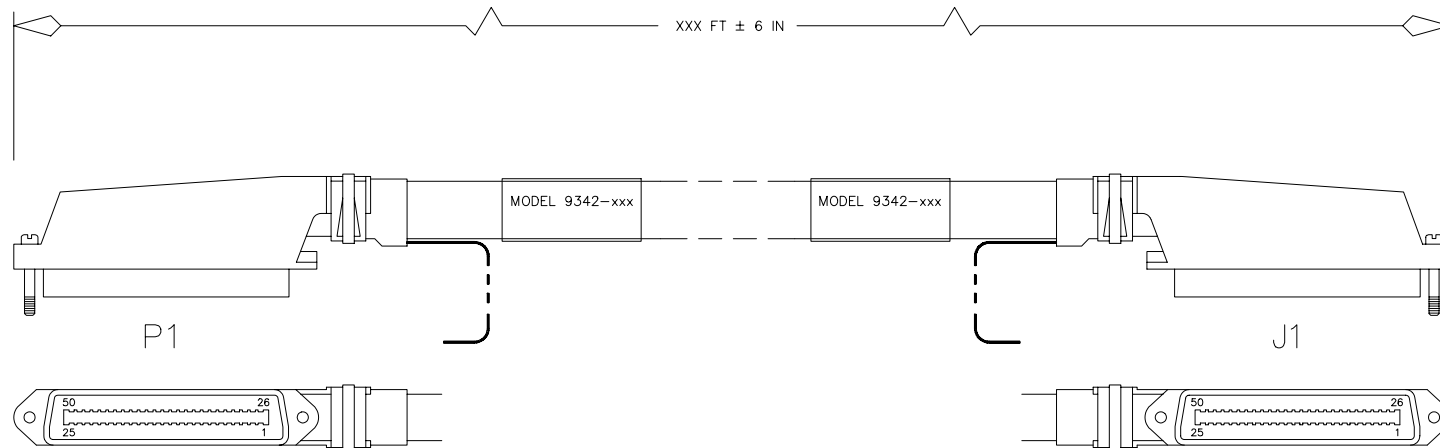

REV	DATE	DESCRIPTION
0	9 June 06	RELEASE

DESCRIPTION

CABLE ASS'Y, 50 PIN TELCO MALE(90°)/TELCO FEMALE(90°), 25 TWISTED PAIR, 24 AWG SOLID BARE Cu, OVERALL SHIELD w/DRAIN, CAT5E, xxx FT.

NOTES

- 1.) ALL DIMENSIONS IN INCHES UNLESS NOTED
- 2.) SCALE: FULL UNLESS NOTED
- 3.) TOLERANCE: +/- .010 UNLESS NOTED

 ACCURATE ELECTRONICS INC <small>(503) 641-0118 P.O. BOX 1854 BEAVERTON OREGON 97075 USA</small>			
DESIGN	MODEL 109342xxx		
DRAWN 12 June 06	JWT	PARTS LIST	0
CHECK	ACAD FILE No. 0		
APPROVED	DASH No.		
PROD. REL.	NEXT ASS'Y		
ISSUE	FINAL ASS'Y		
DATE	REV.	SILK-SCREEN No.	
DATE	REV.	PART No.	
TITLE Cable Ass'y, 50 pin TELCO-M(90 deg)/F(90 deg), CAT5E, xxx ft.			
DATE	REV	PAGE 1 OF 1	DRAWING NUMBER 0
9 JUNE 06	0		