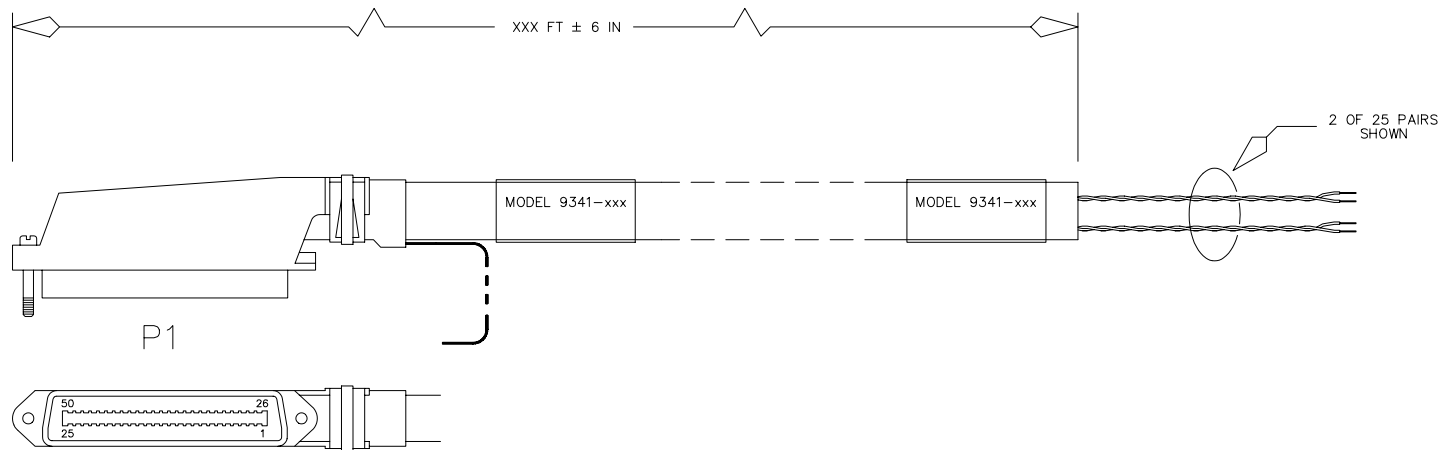

REV	DATE	DESCRIPTION
0	9 June 06	RELEASE

DESCRIPTION

CABLE ASS'Y, 50 PIN TELCO MALE(90°)/Pigtail, 25 TWISTED PAIR,
24 AWG SOLID BARE Cu, OVERALL SHIELD w/DRAIN, CAT5E, xxx FT.

NOTES

- 1.) ALL DIMENSIONS IN INCHES UNLESS NOTED
- 2.) SCALE: FULL UNLESS NOTED
- 3.) TOLERANCE: +/- .010 UNLESS NOTED

 ACCURATE ELECTRONICS INC <small>(503) 641-0118 P.O. BOX 1854 BEAVERTON OREGON 97075 USA</small>			
DESIGN	MODEL 109341xxx		
DRAWN 12 JUNE 06	JWT	PARTS LIST	0
CHECK	ACAD FILE No. 0		
APPROVED	DASH No.		
PROD. REL.	NEXT ASS'Y		
ISSUE	FINAL ASS'Y		
DATE	REV.	SILK-SCREEN No.	
DATE	REV.	PART No.	
TITLE Cable Ass'y, 50 pin TELCO-M(90 deg)/Pigtail, xxx ft.			
DATE	REV	PAGE 1 OF 1	DRAWING NUMBER 0
9 June 06	0		